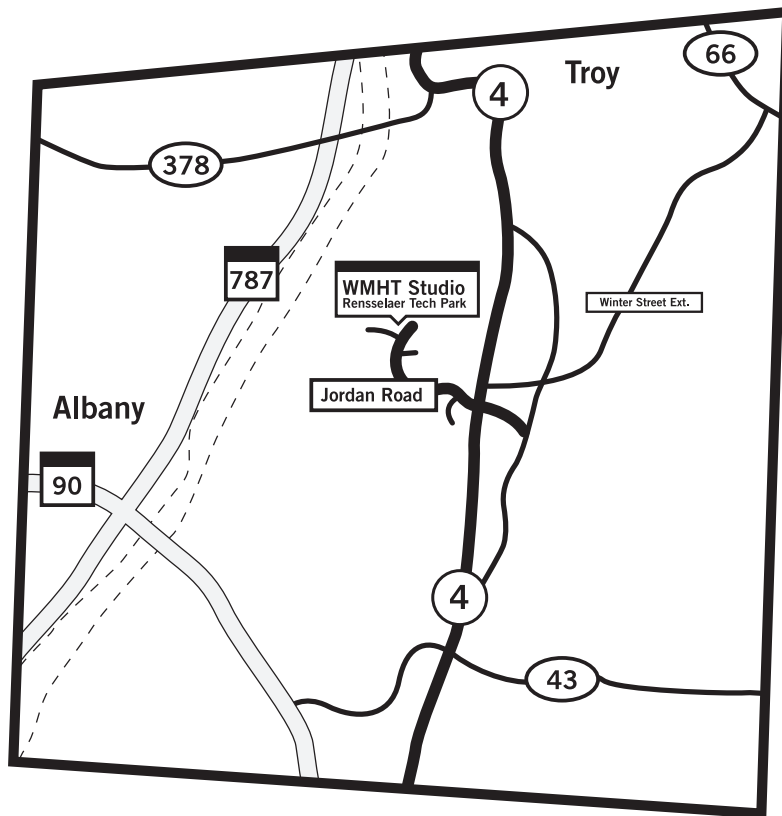

KASSYS : KOMMER

**Thursday, October 4th +
Friday, October 5th, 2007
8:00pm**

**WMHT Studio,
Rensselaer Tech Park
Troy, NY**

DRIVING DIRECTIONS TO WMHT:

From the South:

Take I-87, the New York State Thruway, North to Exit 23. At Exit 23, get on I-787 North and take the I-90 East Exit. Follow directions from I-90 (below).

From the North:

Take I-87, the Adirondack Northway, South to Exit 7 East. Get on Route 7 headed Eastbound. Take I-787 South to I-90 East. Follow directions from I-90 (below).

From the East:

From I-90 (Massachusetts Turnpike, Berkshire Spur of the New York Thruway), take Exit B1. Continue East (13 miles) to Exit 8. Follow directions from I-90 (below).

From the West:

Take I-90, the New York State Thruway, to Exit 24. From Exit 24, continue onto I-90 East. Follow directions from I-90 (below).

FROM I-90:

Take Exit 8, which flows into Route 43. Follow Route 43 to Route 4. Turn left on Route 4 North. Continue for 2 miles to Rensselaer Tech Park (this will be on the left). Turn into the park. Proceed on Jordan Road past museum, Verizon, through intersection with stop sign, to the bottom of the hill. The building is at the corner of Global View and Jordan Road. Turn left and then immediately right into visitors parking lot.